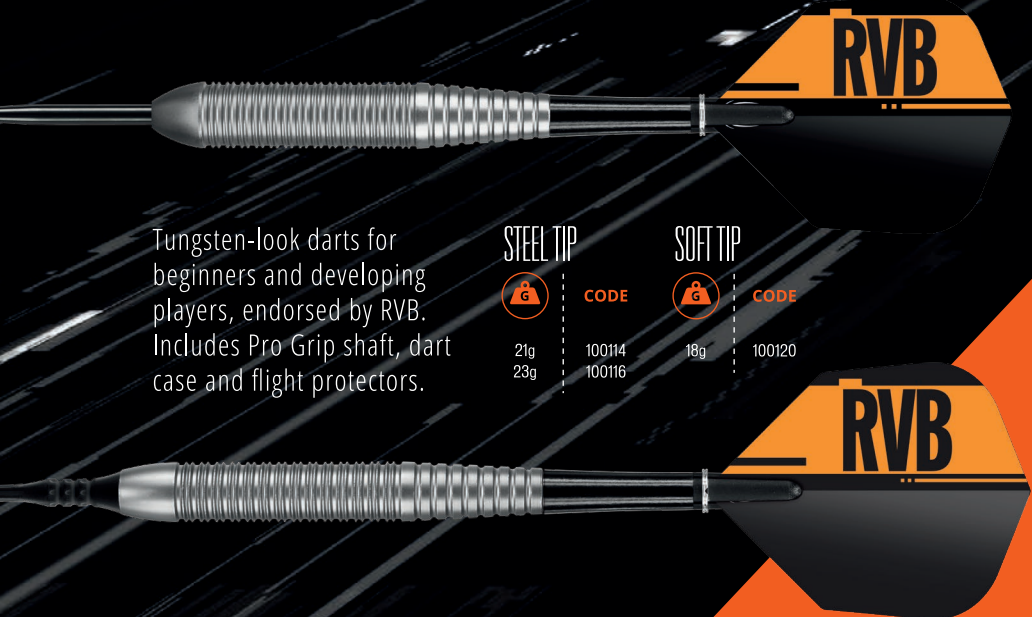

RVB TUNGSTEN LOOK

Tungsten-look darts for beginners and developing players, endorsed by RVB. Includes Pro Grip shaft, dart case and flight protectors.

STEEL TIP		SOFT TIP	
WEIGHT	CODE	WEIGHT	CODE
21g	100114	18g	100120
23g	100116