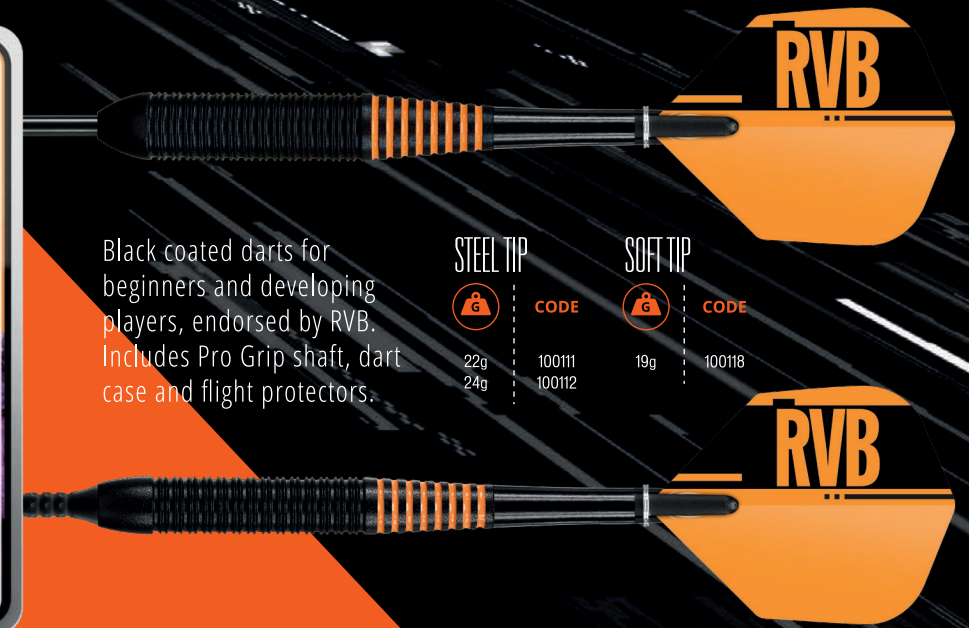

RVB BLACK

Black coated darts for beginners and developing players, endorsed by RVB. Includes Pro Grip shaft, dart case and flight protectors.

STEEL TIP		SOFT TIP	
WEIGHT	CODE	WEIGHT	CODE
22g	100111	19g	100118
24g	100112