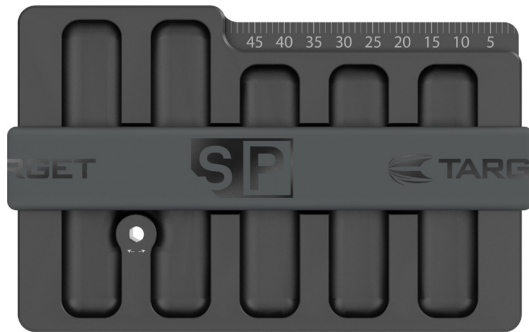

ACCESSORIES

TABLET HOLDER

119649 TABLET HOLDER DARTS CONNECT BOXED 2020

SWISS POINT ACCESSORIES

SWISS POINT SAFE

The Swiss Safe allows you to store and change Swiss Points with ease.

Made from milled aluminium, the card fits up to 5 sets of points and secures them in place by

magnetic strips. The device also features a Swiss Point tool allowing you to switch your point length, style and colour in seconds without the need of another appliance.

SWISS

Swiss Point is a patented interchangeable point system which allows you to switch your point length, style and colour in

seconds with the pocket-sized Swiss Point tool being all you need to remove and install your points.

ACCESSORIES

SWISS POINT SAFE

119648 SWISS POINT MAGNETIC CARD BOXED 2020

POINTS

SWISS DIAMOND PRO GOLD

340001 SWISS DIAMOND PRO GOLD POINT 26MM BAGGED 2020
340002 SWISS DIAMOND PRO GOLD POINT 30MM BAGGED 2020