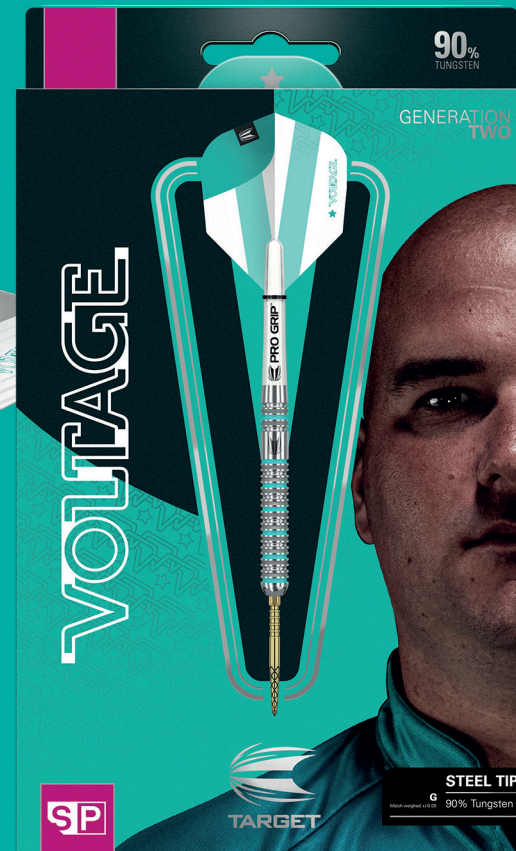

210043 RVB G3 95% 18G SOFT TIP DARTS 2020
210044 RVB G3 95% 20G SOFT TIP DARTS 2020

FLIGHTS

RVB95 G3

335340 #RVB G3 PRO.ULTRA NO6 FLIGHT BAGGED 2020
335350 RVB G3 PRO.ULTRA NO2 FLIGHT BAGGED 2020
335360 RVB G3 PRO.ULTRA TEN-X FLIGHT BAGGED 2020

VOLTAGE - G2

VOLTAGE

These 90% tungsten darts have been designed to the World Champions precise requirements.

Presenting a combination of radial grooves along the length of the barrel, energetic teal colour and hand sandblasted cuts - the Rob Cross Gen 2 offers a simple yet elegant grip. The dart features the Swiss Diamond (SD) point.