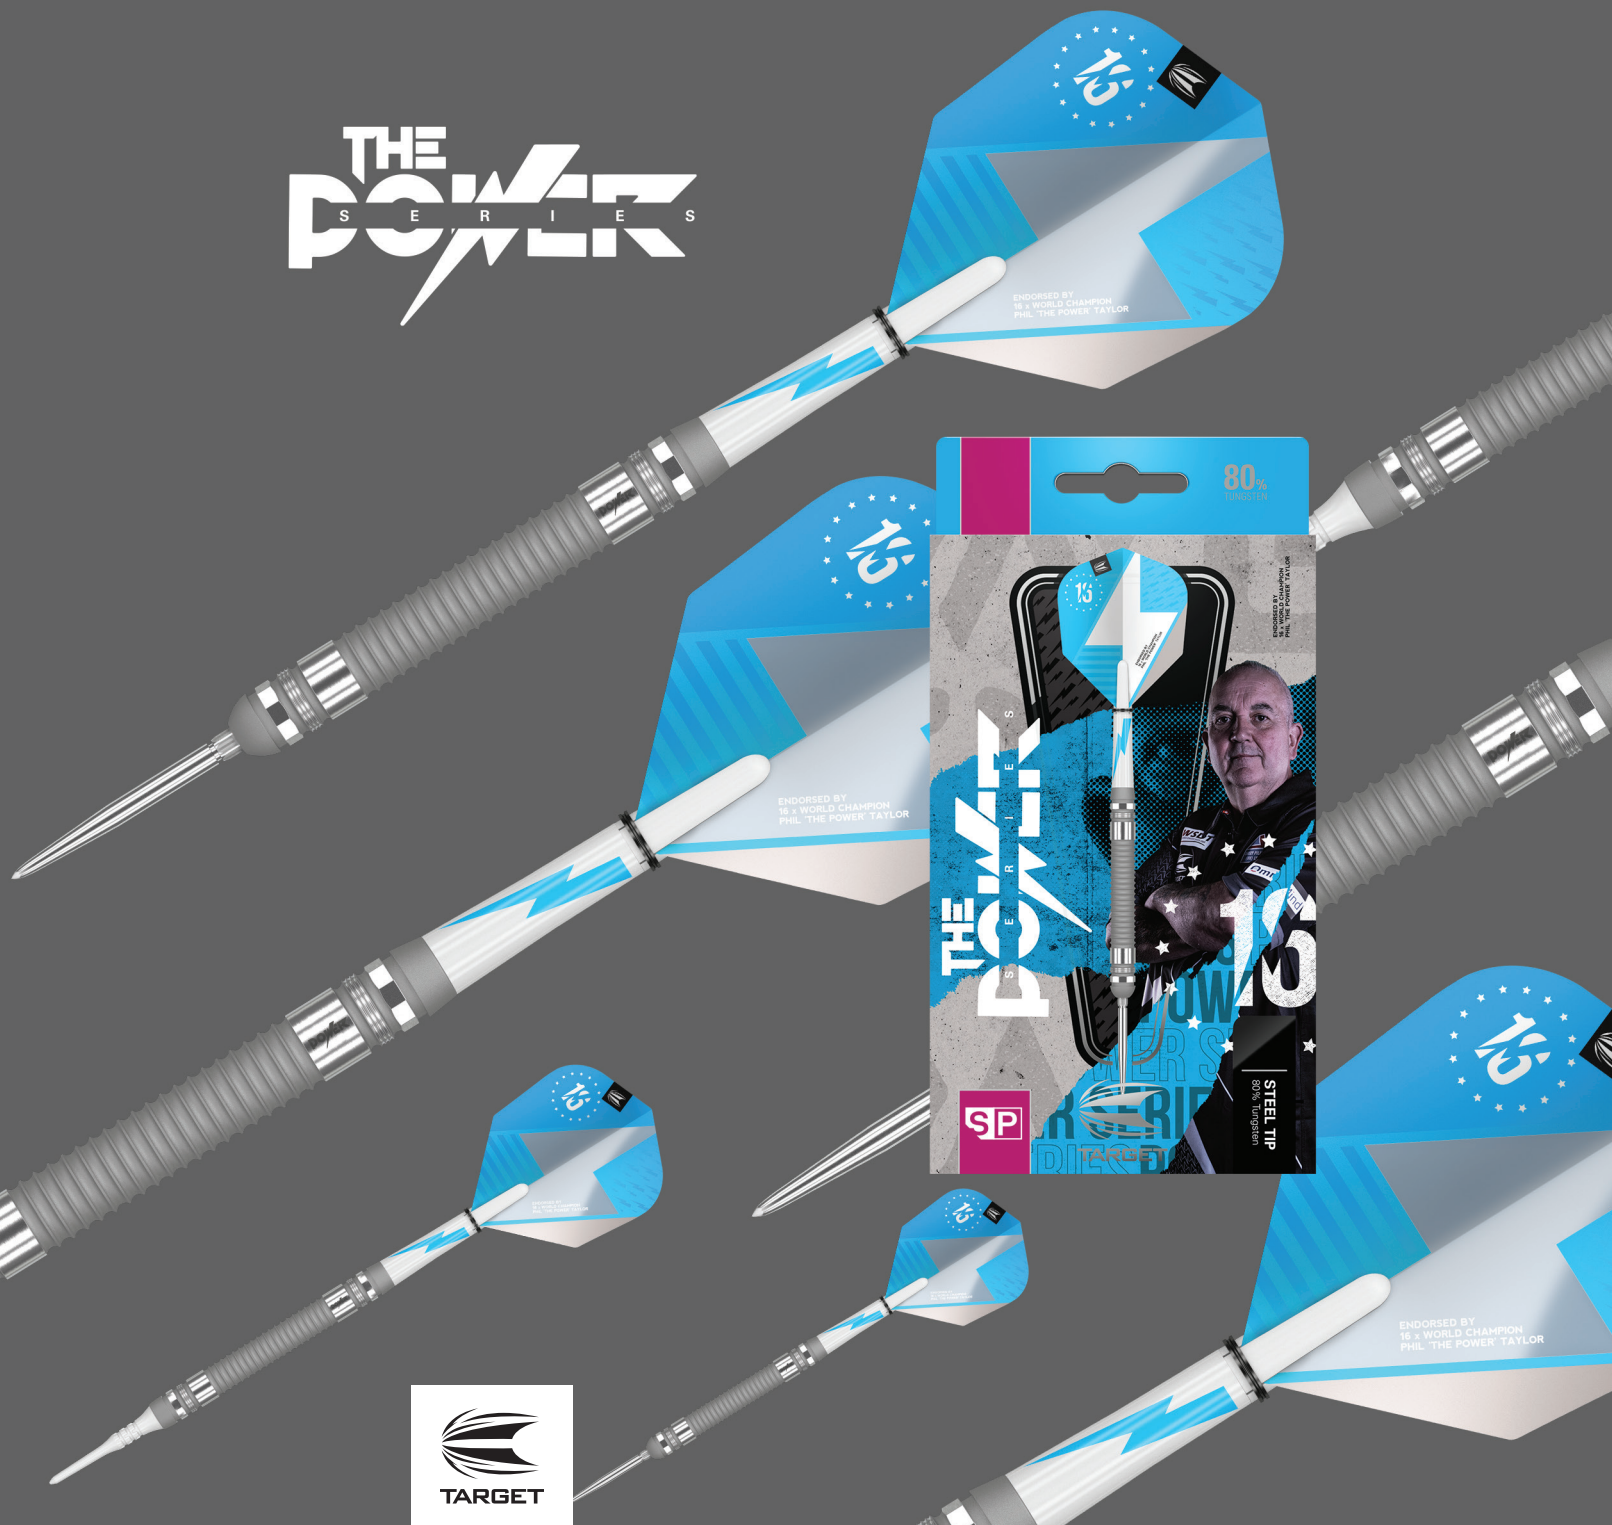

THE POWER SERIES

Endorsed by 16-time world champion, Phil Taylor, this striking 80% tungsten dart is part of The Power Series and offers a perfect balance and grip to suit all players.

The straight barrels offer contemporary radial grooves throughout and is enhanced with hand sandblasting for a stunning finish.