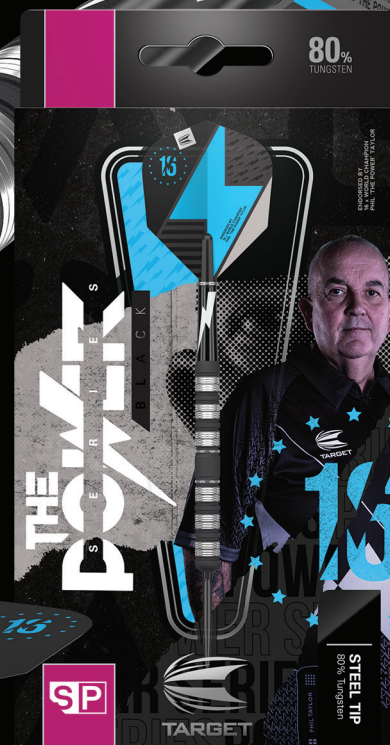

The straight barrels offer contemporary radial grooves throughout and is enhanced with hand sandblasting for a stunning finish.

STEEL TIP

THE POWER SERIES SILVER

-
- | | |
|--------|--|
| 190170 | THE POWER SERIES 80% 23G SILVER SP STEEL TIP |
| 190171 | THE POWER SERIES 80% 24G SILVER SP STEEL TIP |
-

SOFT TIP

THE POWER SERIES SILVER

210189	THE POWER SERIES 80% 19G SILVER SOFT TIP
210190	THE POWER SERIES 80% 21G SILVER SOFT TIP

FLIGHTS

THE POWER SERIES SILVER

336340 #THE POWER SERIES 80% SILVER PRO.ULTRA NO.6 FLIGHT BAGGED 2022

THE POWER SERIES BLACK

THE POWER SERIES

Endorsed by 16-time world champion, Phil Taylor, this striking 80% black dart is part of The Power Series and offers a perfect grip and barrel balance to suit all players.

The straight barrels offer contemporary radial grooves throughout and is enhanced by both a black PVD performance coating and hand-sandblasting which combined renders a unique matte texture.

STEEL TIP

THE POWER SERIES BLACK