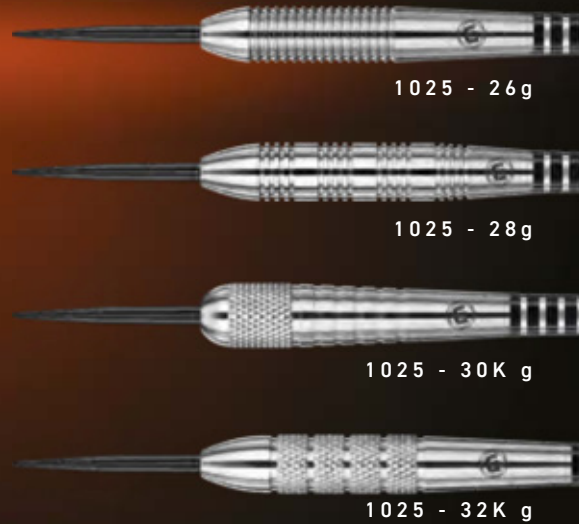

VENDETTA™

The most comprehensive Winmau range designed using cutting-edge computer modelling. The huge variety of styles and weights suit every player.

STEELTIP

STEELTIP

SOFTTIP

HUGE VARIETY AND STYLE

TUNGSTEN
CONTENT

QUALITY
ASSURED

PRISM FORCE
SHAFTS
7020.206

PRISM ALPHA
FLIGHTS
6915.106

ALUMINIUM POINT
PROTECTOR

PREMIUM
PACKAGING