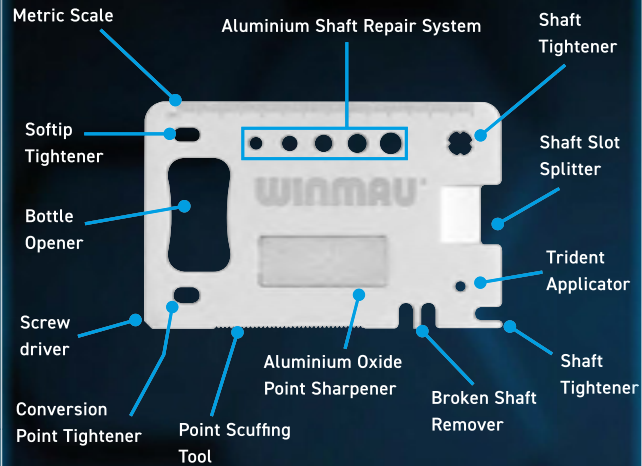

## DARTS MULTI-TOOL

Essential precision darts toolkit for your every darting need.

8393