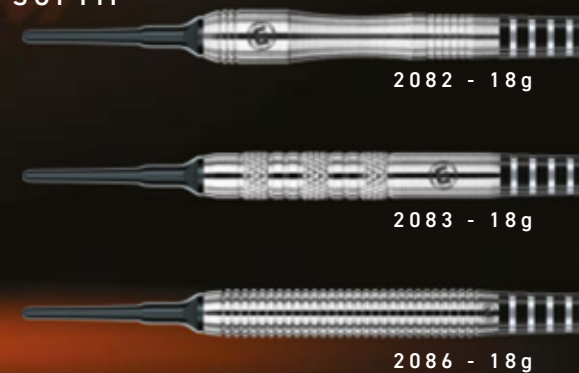

VENDETTA™

The most comprehensive Winmau range designed using cutting-edge computer modelling. The huge variety of styles and weights suit every player.

STEELTIP

STEELTIP

SOFTTIP

HUGE VARIETY AND STYLE

TUNGSTEN
CONTENT

QUALITY
ASSURED

PRISM FORCE
SHAFTS
7020.206

PRISM ALPHA
FLIGHTS
6915.106

ALUMINIUM POINT
PROTECTOR

PREMIUM
PACKAGING