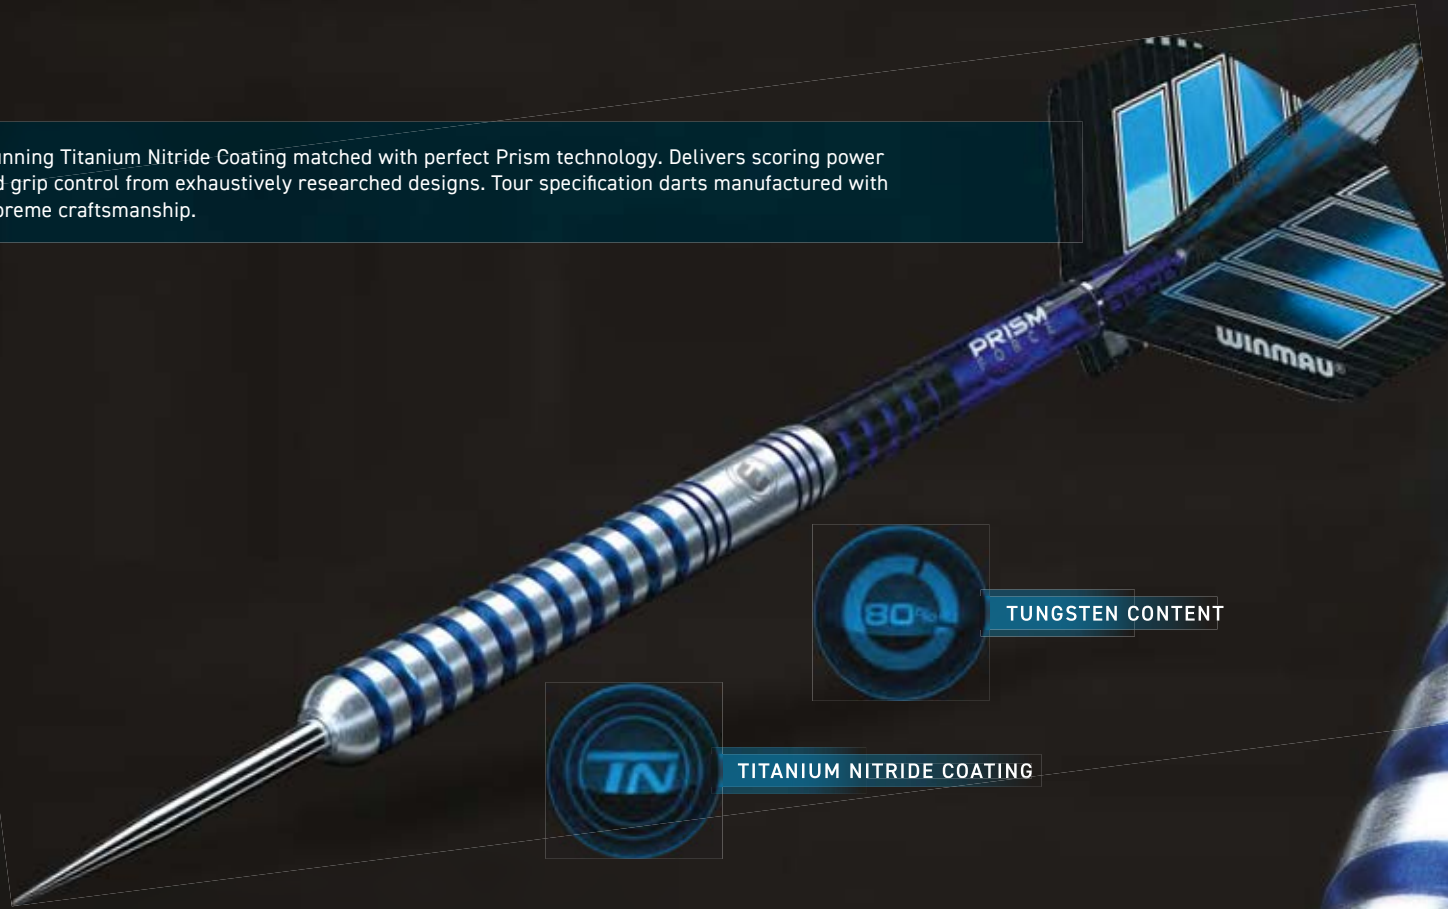

# SUB-ZERO™

TITANIUM NITRIDE COATED

Stunning Titanium Nitride Coating matched with perfect Prism technology. Delivers scoring power and grip control from exhaustively researched designs. Tour specification darts manufactured with supreme craftsmanship.