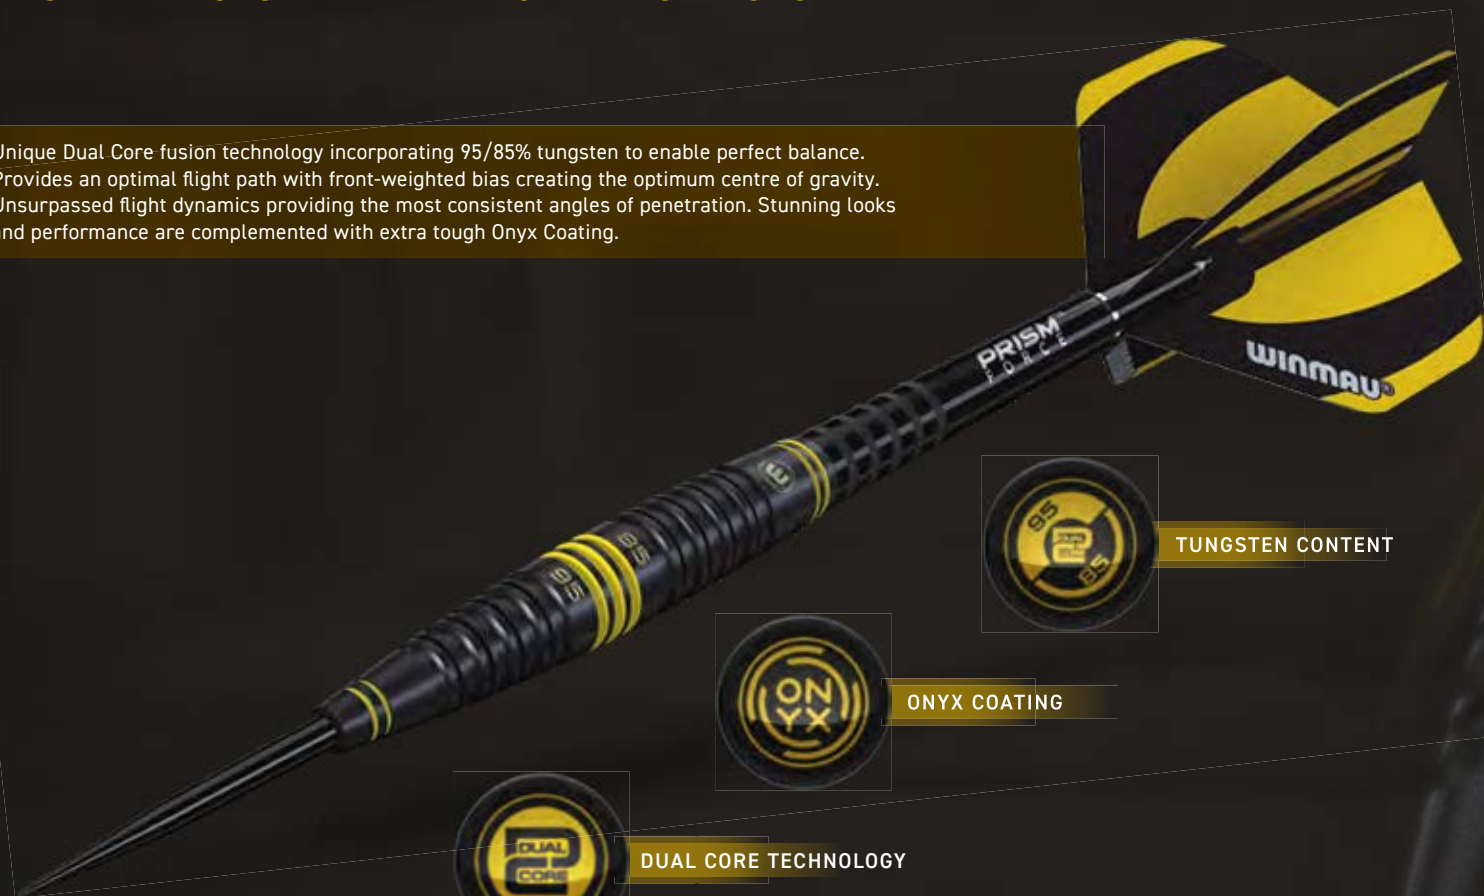

## DIAMOND FUSION TECHNOLOGY

# STRATOS™

DUAL CORE TECHNOLOGY

Unique Dual Core fusion technology incorporating 95/85% tungsten to enable perfect balance. Provides an optimal flight path with front-weighted bias creating the optimum centre of gravity. Unsurpassed flight dynamics providing the most consistent angles of penetration. Stunning looks and performance are complemented with extra tough Onyx Coating.