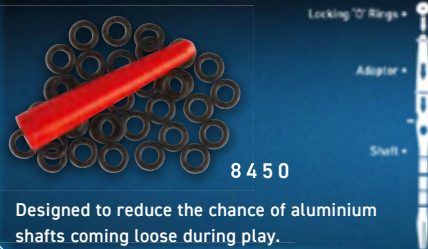

SHAFT LOCKING SYSTEM

8450

Designed to reduce the chance of aluminium
shafts coming loose during play.