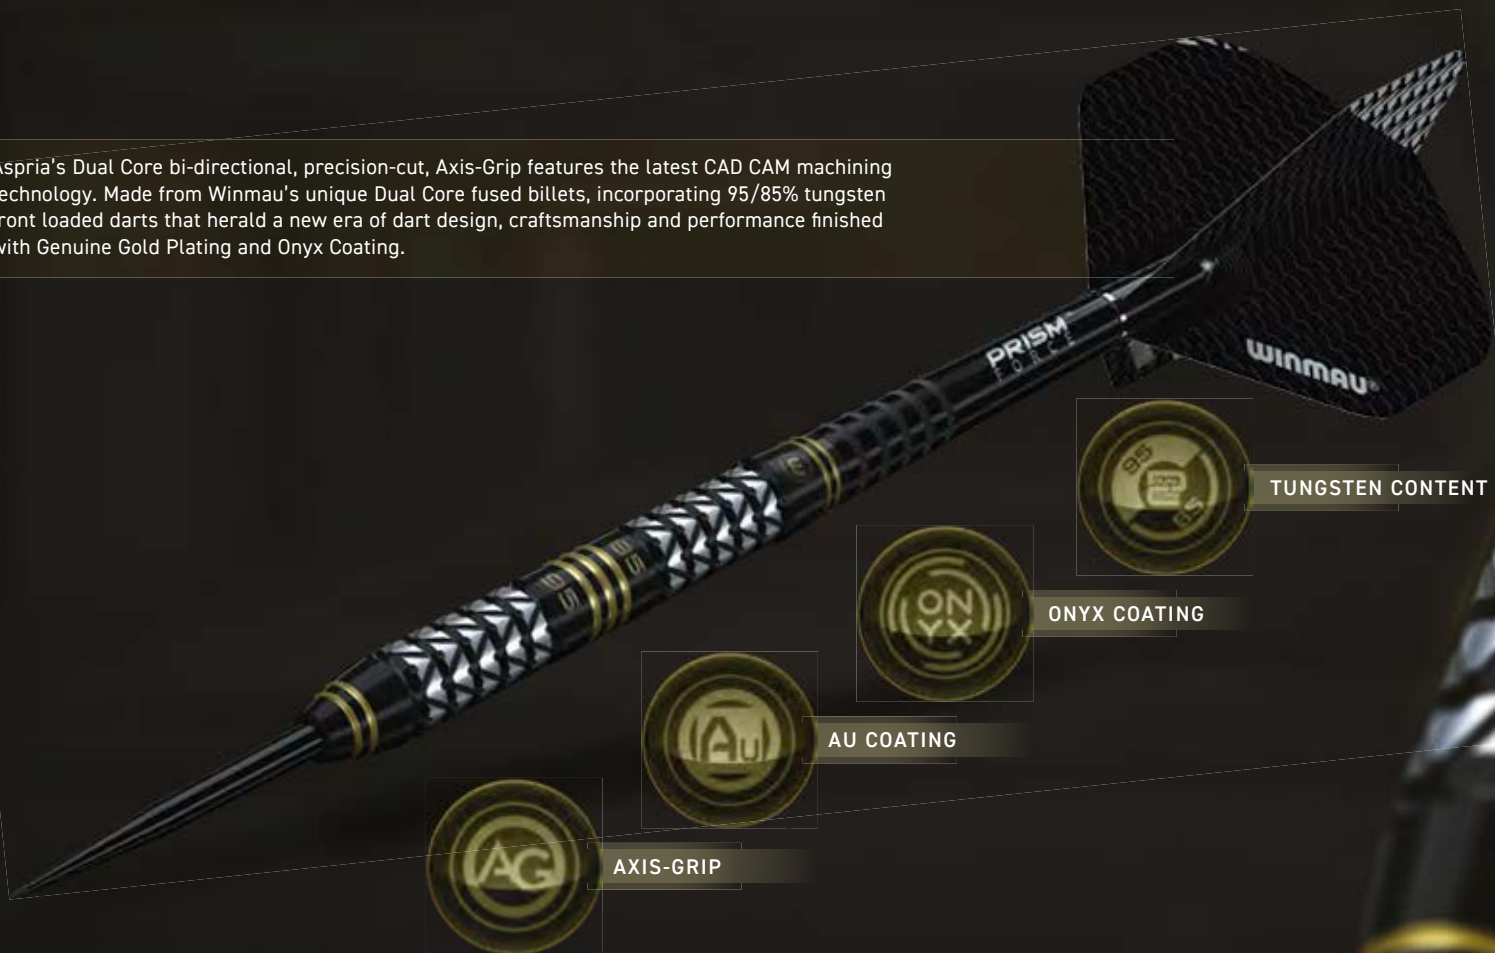

# ASPRIA™

DUAL CORE FUSION TECHNOLOGY

Aspria's Dual Core bi-directional, precision-cut, Axis-Grip features the latest CAD CAM machining technology. Made from Winmau's unique Dual Core fused billets, incorporating 95/85% tungsten front loaded darts that herald a new era of dart design, craftsmanship and performance finished with Genuine Gold Plating and Onyx Coating.